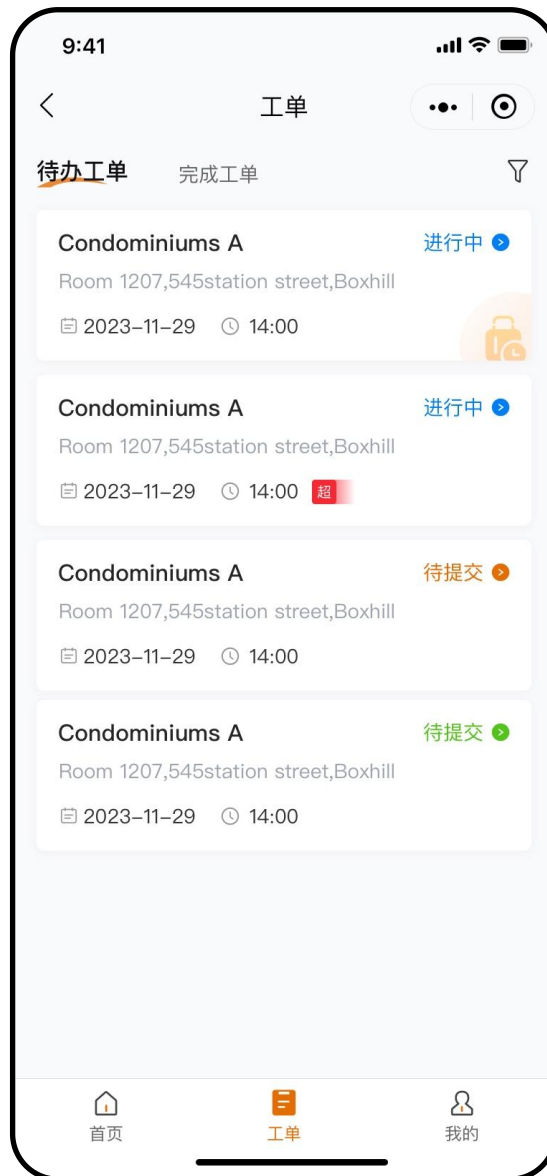

价值亮点：移动工作台，工单实时处理

手机端处理

- ✓ 实时消息/邮件提醒工单处理；
- ✓ 支持在小程序上进行工单的受理、处理、完结全流程，随时随地处理用户问题；
- ✓ 移动化巡查与记录，多元展示设备巡查数据，手机端实时查看；
- ✓ 设备信息可视化，现场扫码查看设备信息和服务记录，提升服务效率。